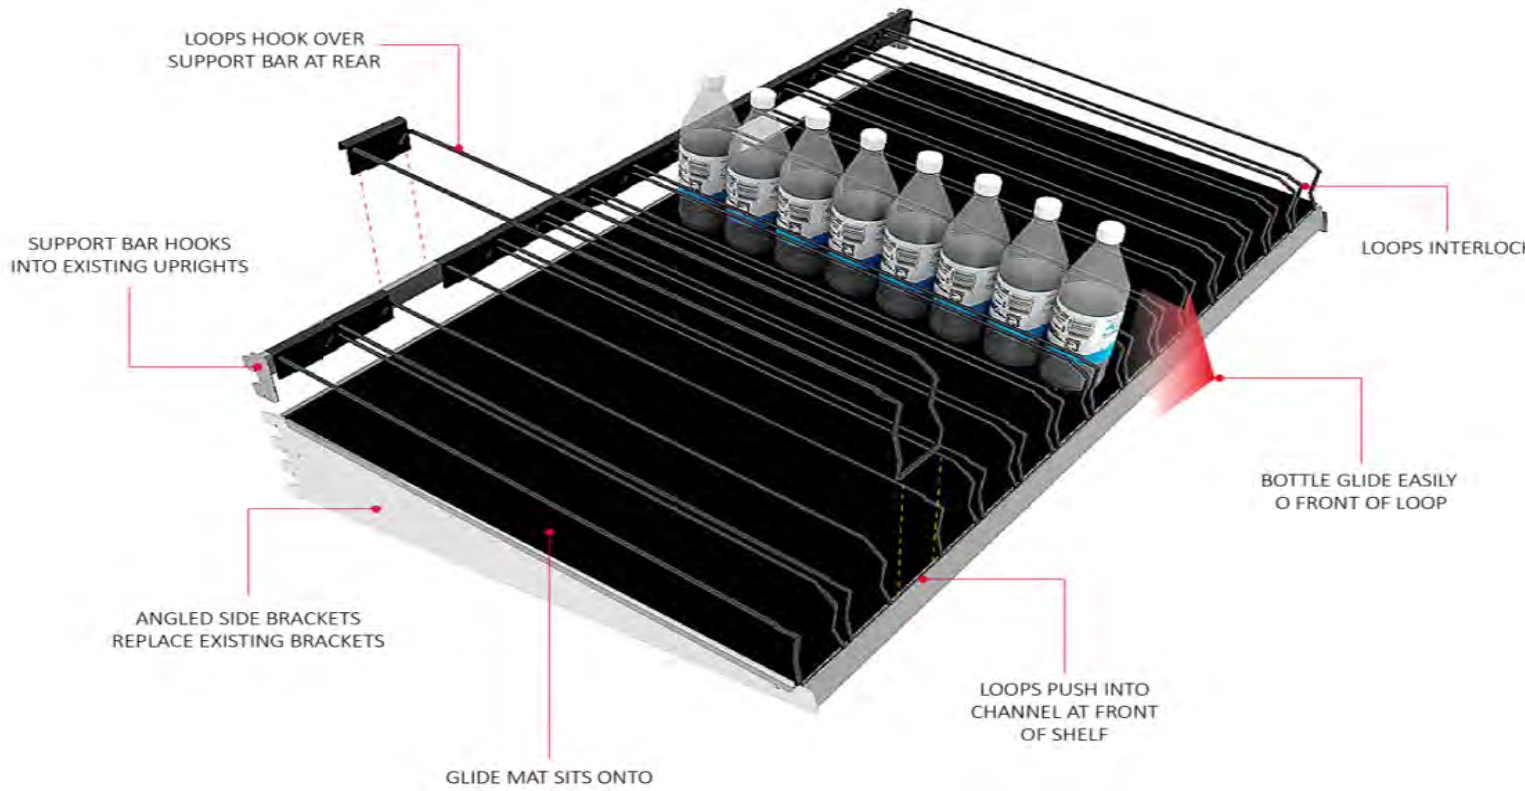

## GRAVITY | LOOP

NO SPRINGS ■ NO PLASTICS ■ NO FUSS!

- FULLY FACED PRODUCTS ALL DAY
- SIMPLE, QUICK STOCK REPLENISHMENT
- ROBUST STEEL DESIGN - NO MOVING PARTS
- NO LOSS OF STOCK DEPTH ON SHELF
- FITS TO EXISTING SHELVING SYSTEMS